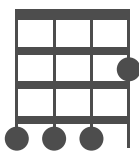

BYOU - Basic Chords

Ukulele Tuning: GCEA

E