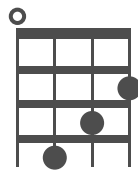

BYOU - Basic Chords

Ukulele Tuning: GCEA

E m