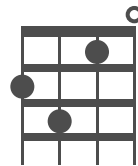

BYOU - Basic Chords

Ukulele Tuning: GCEA

F 7