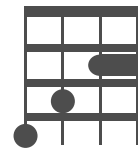

BYOU - Basic Chords

Ukulele Tuning: GCEA

B